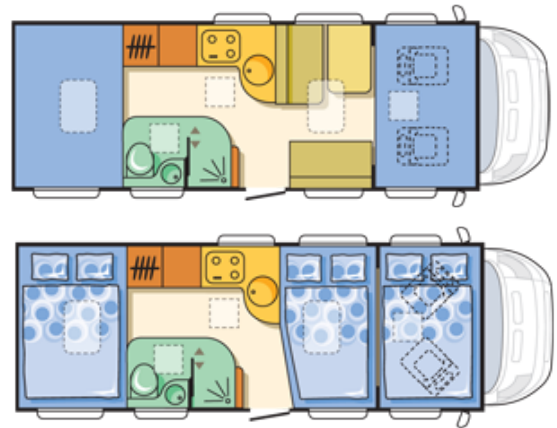

## CORAL A 660 SP | technical data

Emissions rating (Euro 4 / Euro 5)	Euro 4
Fiat Ducato 2,3 35L 130HP	X
Fiat Ducato 3,0 40H 160HP	O
Max authorised weight	3500 / 4000 / 4250
Wheel base (mm)	4035
Max towing weight (kg)	2000
No of homologated seats including driver	5
Number of Berths	6
ABS + EBD	X
Automatic gear box (Fiat, Mercedes)	O (3,0 JTD engine only)
Fix&Go Kit (instead of spare wheel)	X
Coloured shock bumpers**	X
Rear fog lights	X
Re-enforced Tyres	X
Front wheel drive	X
Spare wheel with holder	O
Fuel tank	90*
Maunal Gearbox	X
Chassis	standard
Tow Bar & electric connection	O
Motorbike holder (150 KG)	O
Alloy Wheels	O
Corner Steadies	O
Electric cab windows	X
Adjustable front cab seats	X
Upholstered front cab seats	X
Turnable front cab seats	X
Trip computer	X
Drivers airbag	X
Darker cab windows	X
Electric and heated adjustable mirrors	X
Plise' windscreen blind	X