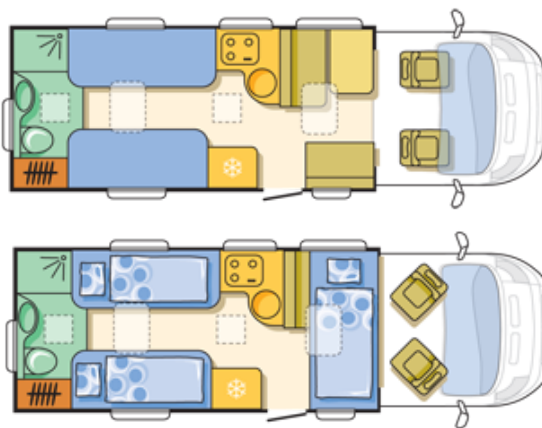

## CORAL S 670 SLT | technical data

Emissions rating (Euro 4 / Euro 5)	Euro 4
Fiat Ducato 2,3 35L 130HP	X
Fiat Ducato 3,0 40H 160HP	O
Max authorised weight	3500 / 4000 / 4250
Wheel base (mm)	4035
Max towing weight (kg)	2000
No of homologated seats including driver	5
Number of Berths	3
ABS + EBD	X
Automatic gear box (Fiat, Mercedes)	O (3,0 JTD engine only)
Fix&Go Kit (instead of spare wheel)	X
Coloured shock bumpers**	X
Rear fog lights	X
Re-enforced Tyres	X
Front wheel drive	X
Spare wheel with holder	O
Fuel tank	90
Maunal Gearbox	X
Chassis	special
Tow Bar & electric connection	O
Motorbike holder (150 KG)	O
Alloy Wheels	O
Corner Steadies	O
Electric cab windows	X
Adjustable front cab seats	X
Upholstered front cab seats	X
Turnable front cab seats	X
Trip computer	X
Drivers airbag	X
Darker cab windows	X
Electric and heated adjustable mirrors	X
Plise' windscreen blind	X