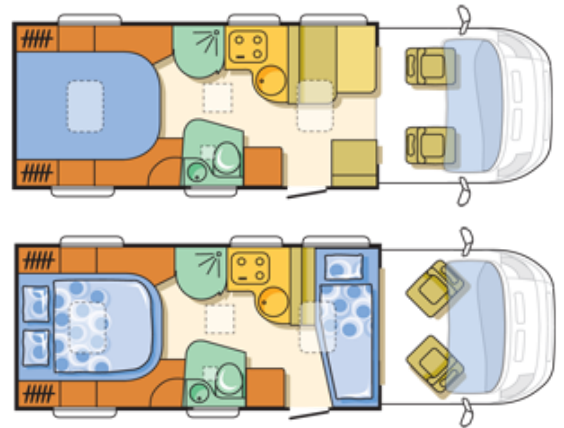

45 years of living in motion

CORAL S 690 SC | technical data

Emissions rating (Euro 4 / Euro 5)	Euro 4
Fiat Ducato 2,3 35L 130HP	X
Fiat Ducato 3,0 40H 160HP	O
Max authorised weight	3500 / 4000 / 4250
Wheel base (mm)	4035
Max towing weight (kg)	2000
No of homologated seats including driver	5
Number of Berths	3
ABS + EBD	X
Automatic gear box (Fiat, Mercedes)	O (3,0 JTD engine only)
Fix&Go Kit (instead of spare wheel)	X
Coloured shock bumpers**	X
Rear fog lights	X
Re-enforced Tyres	X
Front wheel drive	X
Spare wheel with holder	O
Fuel tank	90
Maunal Gearbox	X
Chassis	special
Tow Bar & electric connection	O
Motorbike holder (150 KG)	O
Alloy Wheels	O
Corner Steadies	O
Electric cab windows	X
Adjustable front cab seats	X
Upholstered front cab seats	X
Turnable front cab seats	X
Trip computer	X
Drivers airbag	X
Darker cab windows	X
Electric and heated adjustable mirrors	X
Plise' windscreen blind	X