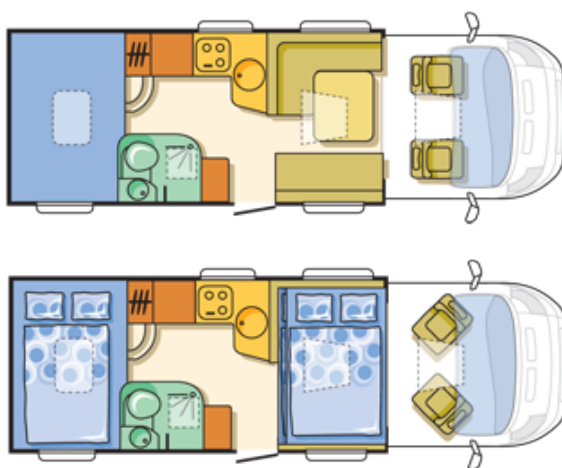

ADRIA

45 years
of living
in motion

MATRIX M 680 SP | technical data

Emissions rating (Euro 4 / Euro 5)	Euro 4
Fiat Ducato 2,3 35L 120HP	X
Fiat Ducato 3,0 40H 160HP	X
Max authorised weight	3500 / 4000 / 4250
Wheel base (mm)	4035
Max towing weight (kg)	2000
No of homologated seats including driver	5
Number of Berths	6
ABS + EBD	X
Automatic gear box (Fiat, Mercedes)	O (3,0 JTD engine only)
Fix&Go Kit (instead of spare wheel)	X
Coloured shock bumpers**	X
Rear fog lights	X
Re-enforced Tyres	X
Front wheel drive	X
Spare wheel with holder	O
Fuel tank	90
Maunal Gearbox	X
Chassis	special
Tow Bar & electric connection	O
Motorbike holder (150 KG)	O
Alloy Wheels	O
Corner Steadies	O
Electric cab windows	O
Adjustable front cab seats	X
Upholstered front cab seats	O
Turnable front cab seats	X
Trip computer	X
Drivers airbag	X
Darker cab windows	X

Gas regulator Secumotion	X
Luggage box - heated	X
Preinstalation for air condition	X
Preinstalation for radio with loud speakers	O
Preinstalation for loudspeakers in living area	X
Preinstalation for TV (230 V, 2x 12 V, antenna socket)	X
Reversing camera	SP
Pre-installation for rear view camera	X
Sicura Alarm device	SP
TV Bracket	O
Designated TV Cupboard	X