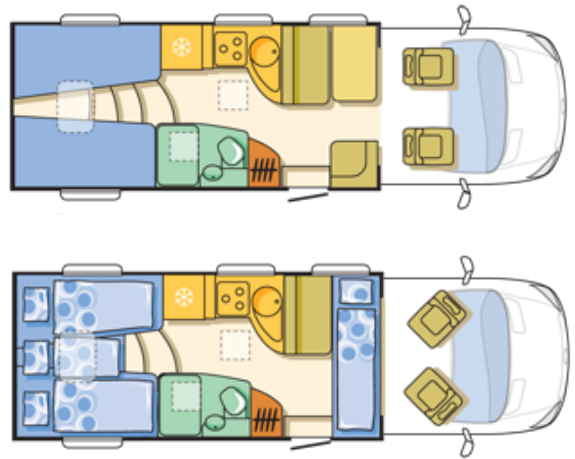

POLARIS SL | technical data

Emissions rating (Euro 4 / Euro 5)	Euro5
Mercedes Benz 313 CDI 3500 kg	X
Mercedes Benz 316 CDI 3500 kg	O
Mercedes Benz 319 CDI 3500 kg	O
Max authorised weight	3500/3880/4200
Wheel base (mm)	4100
Max towing weight (kg)	2000
Internal height	2040
Total Length	7490
Total width	2300
Total height	2740
No of homologated seats including driver	4
Number of Berths	3 (+1*)
Automatic gear box (Fiat, Mercedes)	O (not for 313 CDI)
Fix&Go Kit (instead of spare wheel)	X
Coloured shock bumpers**	X
Front fog lamps	O
Rear fog lights	X
Re-enforced Tyres	X
Rear wheel drive	X
Fuel tank	72
Maunal Gearbox	X
Hand brake lever - foldable	X
Stability system (ABS, EBD, ASR, BAS, ROM, RMI, LAC, EUC, ESP) - MB	X
Chassis	AL - KO
Tow Bar & electric connection	O (not for 4200 kg chassis)
Rear Air Suspension	O
Alloy Wheels	O (chassis up to 3500 kg)
Corner Steadies	O, P2