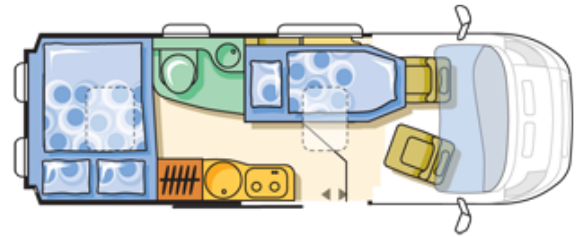

TWIN SP | technical data

Emissions rating (Euro 4 / Euro 5)	Euro 4
Fiat Ducato 2,2 33L 100HP	X
Fiat Ducato 2,3 33L 120HP	O
Fiat Ducato 3,0 35H 160HP	O
Max authorised weight	3300 / 3500
Wheel base (mm)	4035
Max towing weight (kg)	2000
No of homologated seats including driver	4
Number of Berths	2+1
ABS + EBD	X
Automatic gear box (Fiat, Mercedes)	O (3,0 JTD engine only)
Coloured shock bumpers**	O
Rear fog lights	X
Front wheel drive	X
Spare wheel with holder	X
Fuel tank	90
Maunal Gearbox	X
Chassis	panel van
Tow Bar & electric connection	O
Alloy Wheels	O
Electric cab windows	X
Adjustable front cab seats	X
Turnable front cab seats	X
Trip computer	X
Drivers airbag	X
Darker cab windows	X
Electric and heated adjustable mirrors	X
Plise' windscreen blind	X