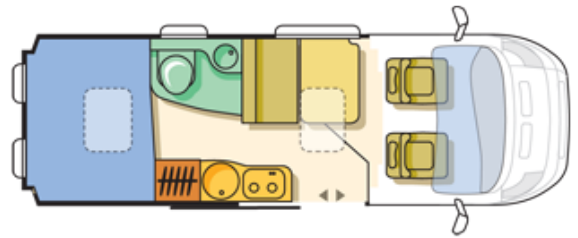

TWIN SP | technical data

Emissions rating (Euro 4 / Euro 5)	Euro 4
Fiat Ducato 2,2 33L 100HP	X
Fiat Ducato 2,3 33L 120HP	O
Fiat Ducato 3,0 35H 160HP	O
Max authorised weight	3300 / 3500
Wheel base (mm)	4035
Max towing weight (kg)	2000
No of homologated seats including driver	4
Number of Berths	2+1
ABS + EBD	X
Automatic gear box (Fiat, Mercedes)	O (3,0 JTD engine only)
Coloured shock bumpers**	O
Rear fog lights	X
Front wheel drive	X
Spare wheel with holder	X
Fuel tank	90
Maunal Gearbox	X
Chassis	panel van
Tow Bar & electric connection	O
Alloy Wheels	O
Electric cab windows	X
Adjustable front cab seats	X
Turnable front cab seats	X
Trip computer	X
Drivers airbag	X
Darker cab windows	X
Electric and heated adjustable mirrors	X
Plise' windscreen blind	X